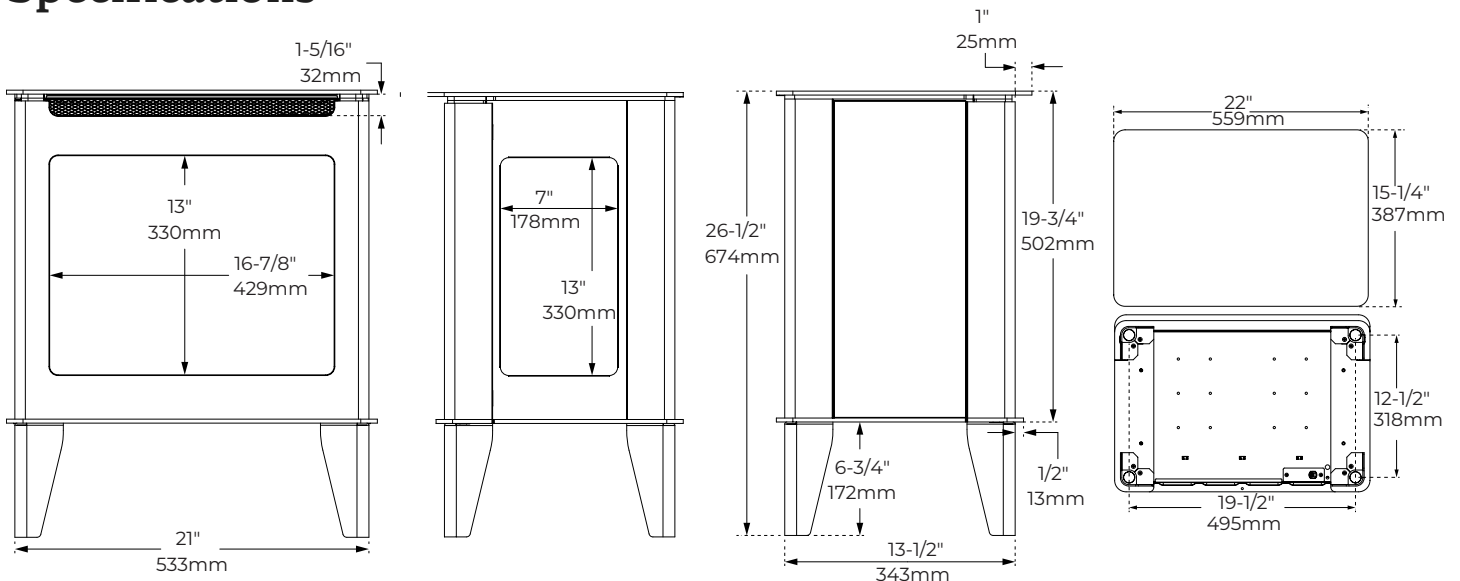

FUZION-EX

Customizable: Transform your space with customizable flames, mesmerizing ember colors, and a panoramic three-sided view.

Efficient: 100% efficient heat with 5,000 BTUs to warm those smaller spaces.

Easy Installation: No venting or gas lines. Install anywhere in your home within easy reach of an outlet.

Beautifully Crafted: Steel construction gives you the feel and durability of a wood or gas stove.

Specifications

Scan to learn more.

For full warranty details, visit www.forgenflame.com.

Actual product appearance, including flame, may differ from image. Product specifications and pricing subject to change without notice. The images and descriptions in this brochure are provided to assist you in product selection only.

FORGENFLAME.COM